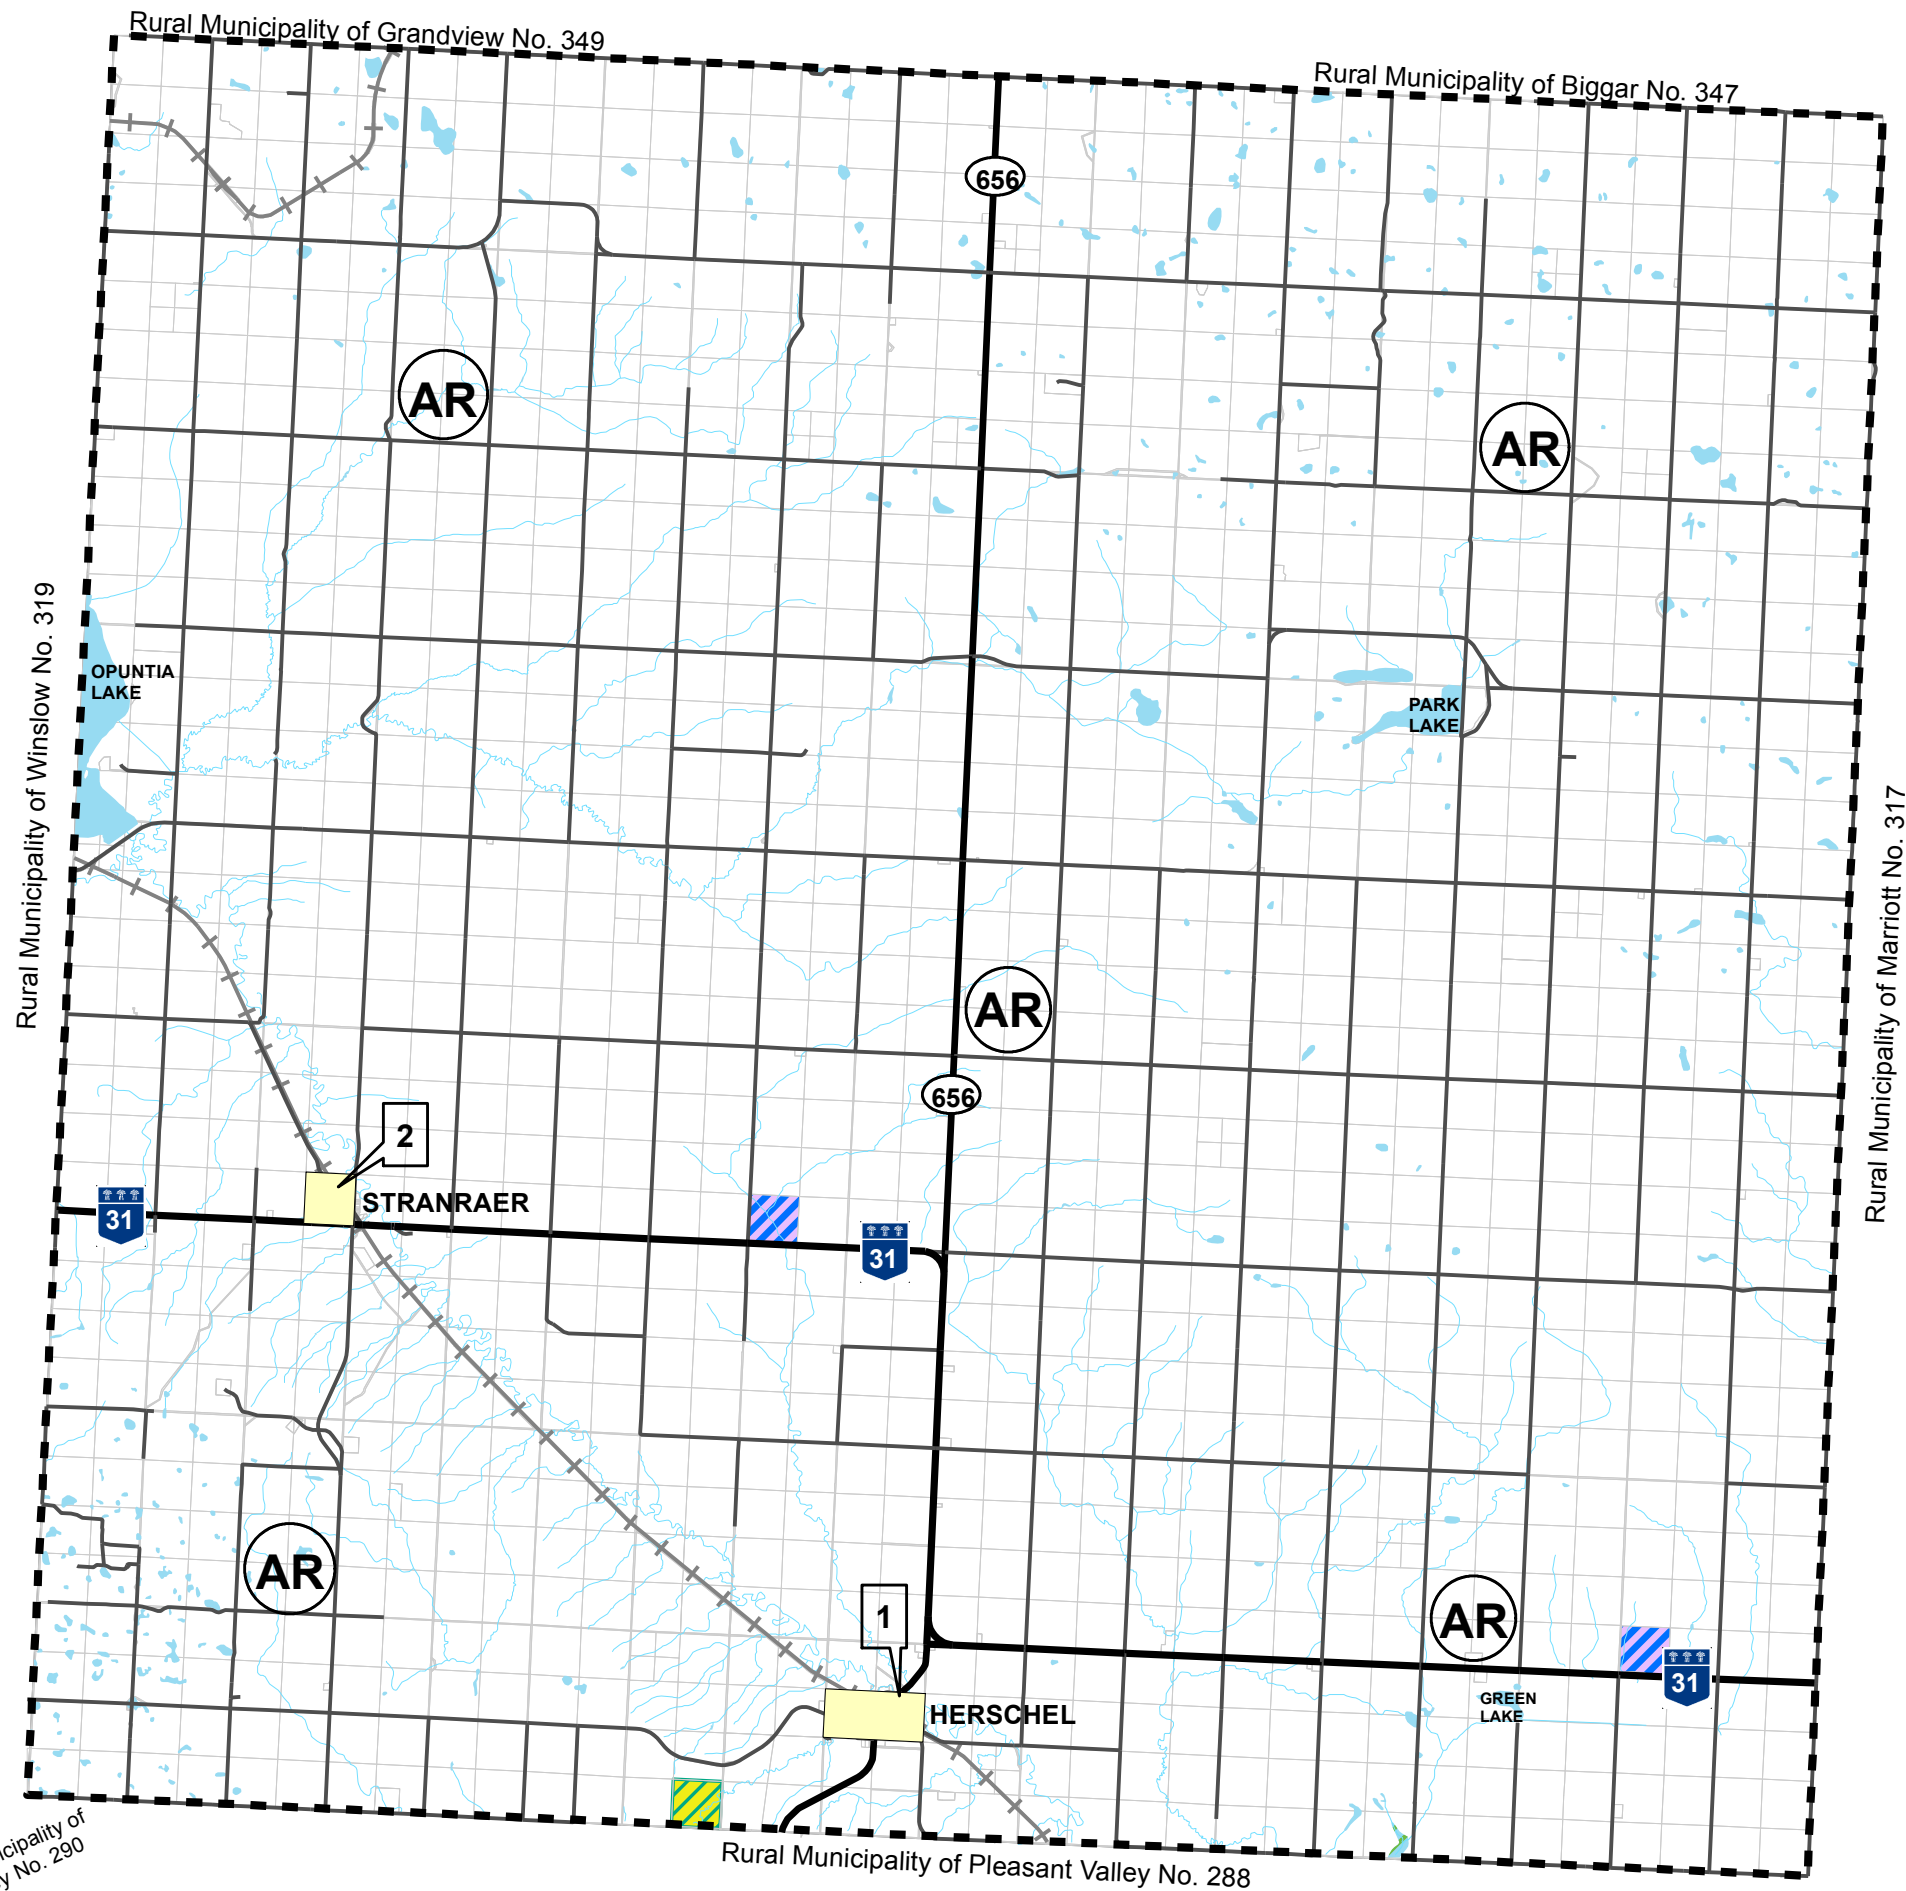

# Zoning District Map

### Legend

- CR - Country Residential Acreage District
- H - Hamlet Residential District
- AR - Agricultural Resource District
- C/I - Highway Commercial/Industrial District
- HR - Heritage Resource Overlay
- ES - Environmentally Sensitive Lands Overlay
- Boundary
- Major Highway
- Other Road
- Railway
- Watercourse
- Waterbody

This is the Zoning District Map, referred to in Bylaw no. 05-14, adopted by the Rural Municipality of Mountain View No. 318.

Reeve

Hamlet of Herschel: **Insert 1**  
Hamlet of Stranraer: **Insert 2**

Administrator

Kilometers